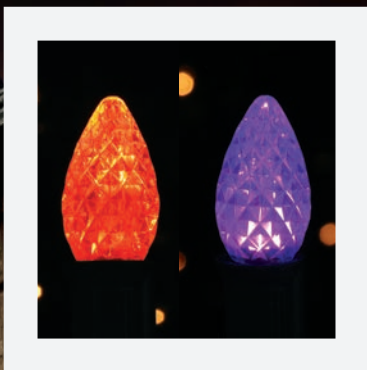

LED Wicked Witch on Broom
48" x 48"
LED-WWB-310

LED Large Spooky Pumpkin
45" x 42"
LED-LSP-240

LED Crawling Spider
48" x 44"
LED-CS-288

LED Haunted Tree
42" x 42"
LED-HTR-220

LED C7
Transparent-Faceted
Orange
BU-LED-FC7-TOR
Purple
BU-LED-FC7-TPL