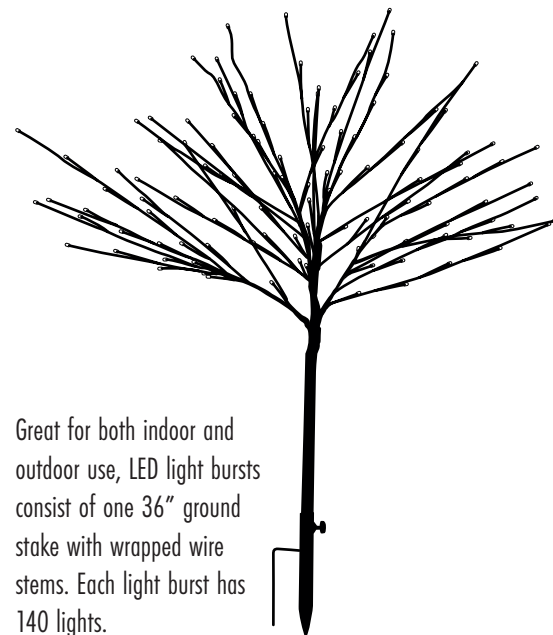

**LED 36" Light Burst
Red/Green Combo**
LED-LBRST140-RDGR

Great for both indoor and outdoor use, LED light bursts consist of one 36" ground stake with wrapped wire stems. Each light burst has 140 lights.