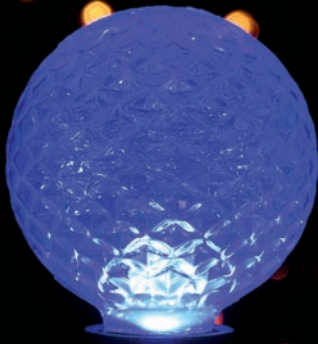

LED C9 Cool White
Transparent-Faceted
BU-LED-FC9-TCW

LED C9 Multi (R/G/B/A/WH)
Opaque-Smooth
BU-LED-FC9-SOPMU

LED C9 Multi (R/G/B/A/GD)
Transparent-Faceted
BU-LED-FC9-TMU

G50 LED BULBS

G50 bulbs are transparent light bulbs perfect for any holiday season. The SMD Diode LED bulbs are 10 times more energy efficient than incandescent bulbs and will last much longer than a standard incandescent bulb, giving you years of enjoyment.

**LED G50 Multi (R/G/B/A/Y)
Faceted**
BU-LED-G50-MU

LED LIGHT DROPS

Tube style LED light drops are hypnotic, engaging, and yet peaceful making them perfect for both indoor and outdoor holiday decorating. Each LED light drop has color LED diodes on two sides. The diodes light in a top to bottom motion for a raindrop effect. Cord is not included, we recommend using the 5 socket 72" spaced C9 cord. This Cord is 26' in length and provides perfect spacing for creating clusters of light drops for motion in trees.