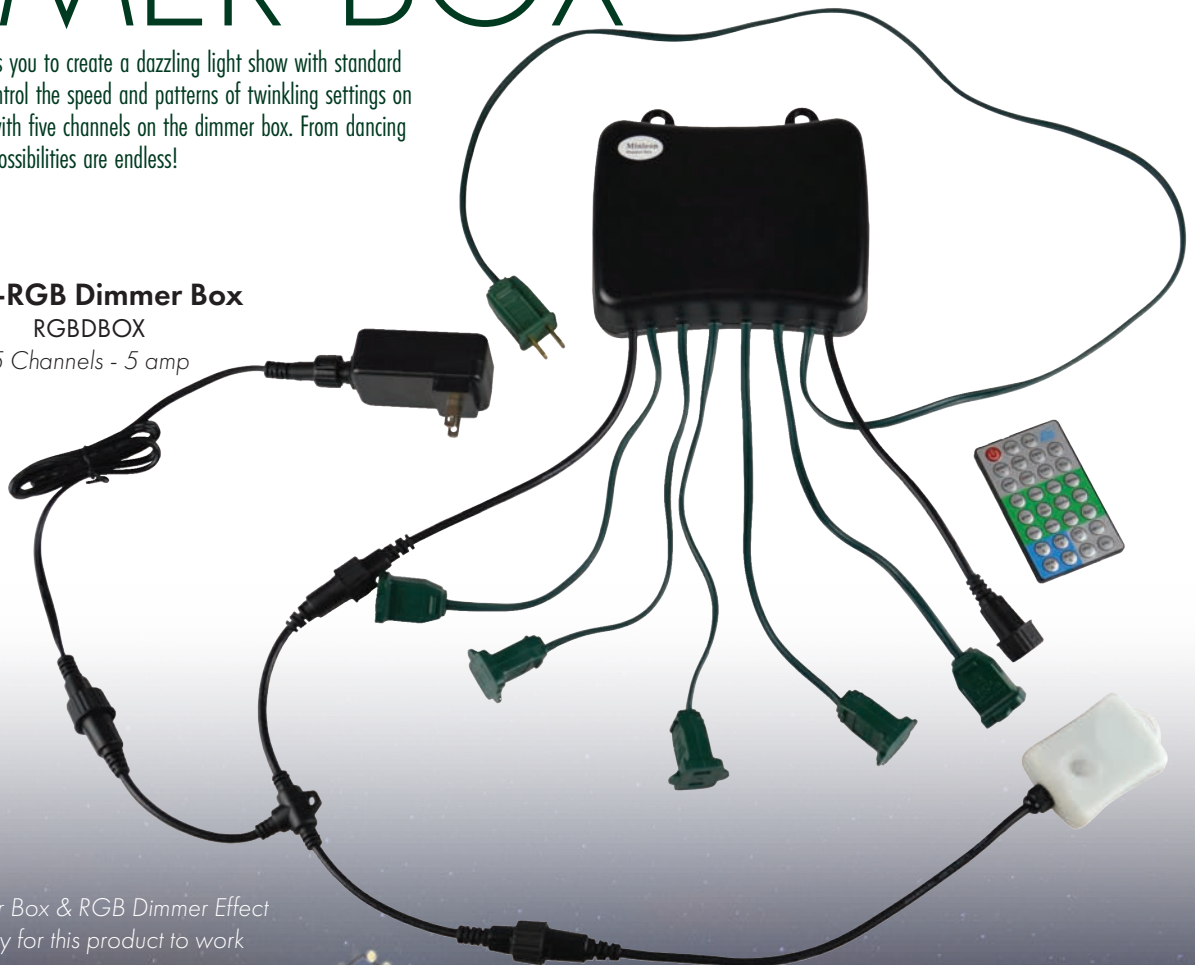

RGB Dimmer Effect Controller
RGBDBOXCN
12 Effects With IR Remote
DC 12V

NON-RGB DIMMER BOX

The Non-RGB Dimmer Box allows you to create a dazzling light show with standard light sets - no RGB required! Control the speed and patterns of twinkling settings on multiple light sets at one time with five channels on the dimmer box. From dancing trees to chasing roof lines, the possibilities are endless!

Non-RGB Dimmer Box
RGBDBOX
5 Channels - 5 amp