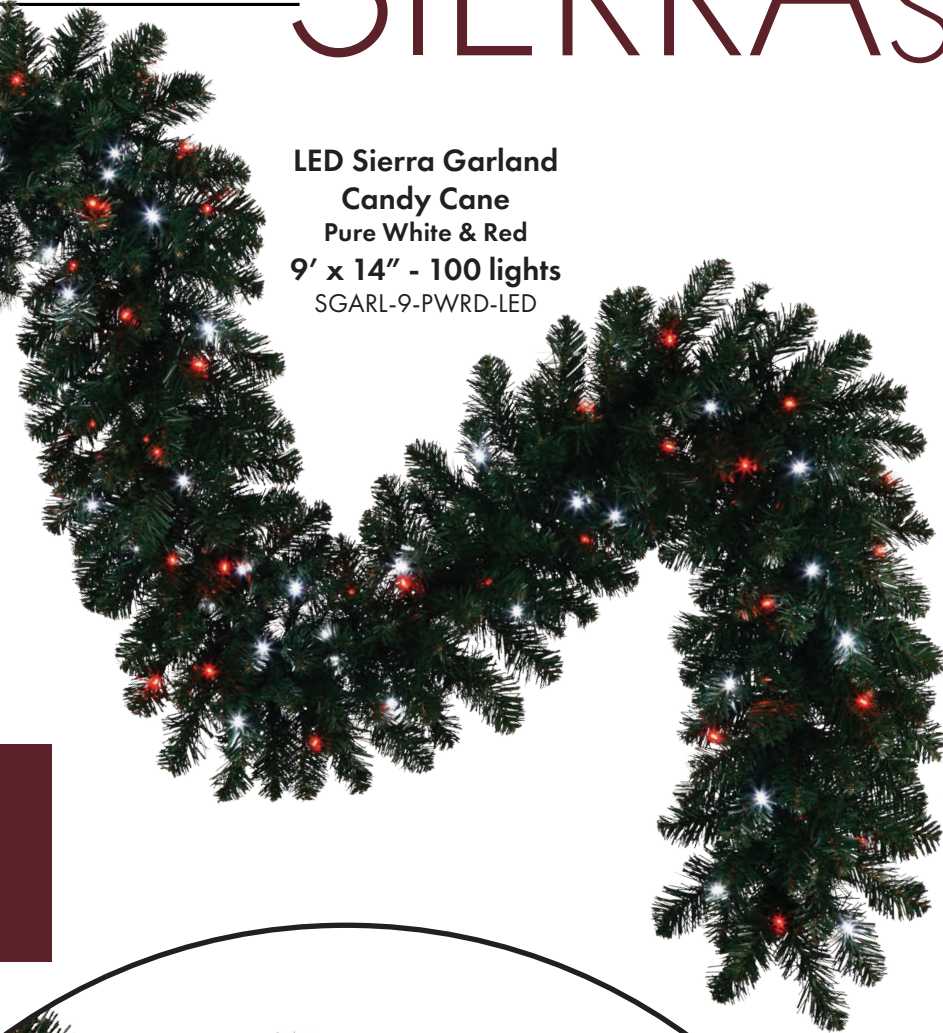

**LED Noel Entranceway
Potted Tree
7' Tall - 30" Girth
250 Lights
TR-NO70PT-WW**

**NEW
ITEM!**

LED SIERRA SERIES

The Sierra series is designed with 5MM lights and a mix of two-tone green long needle pine tips for added dimension to take your decor to the next level.