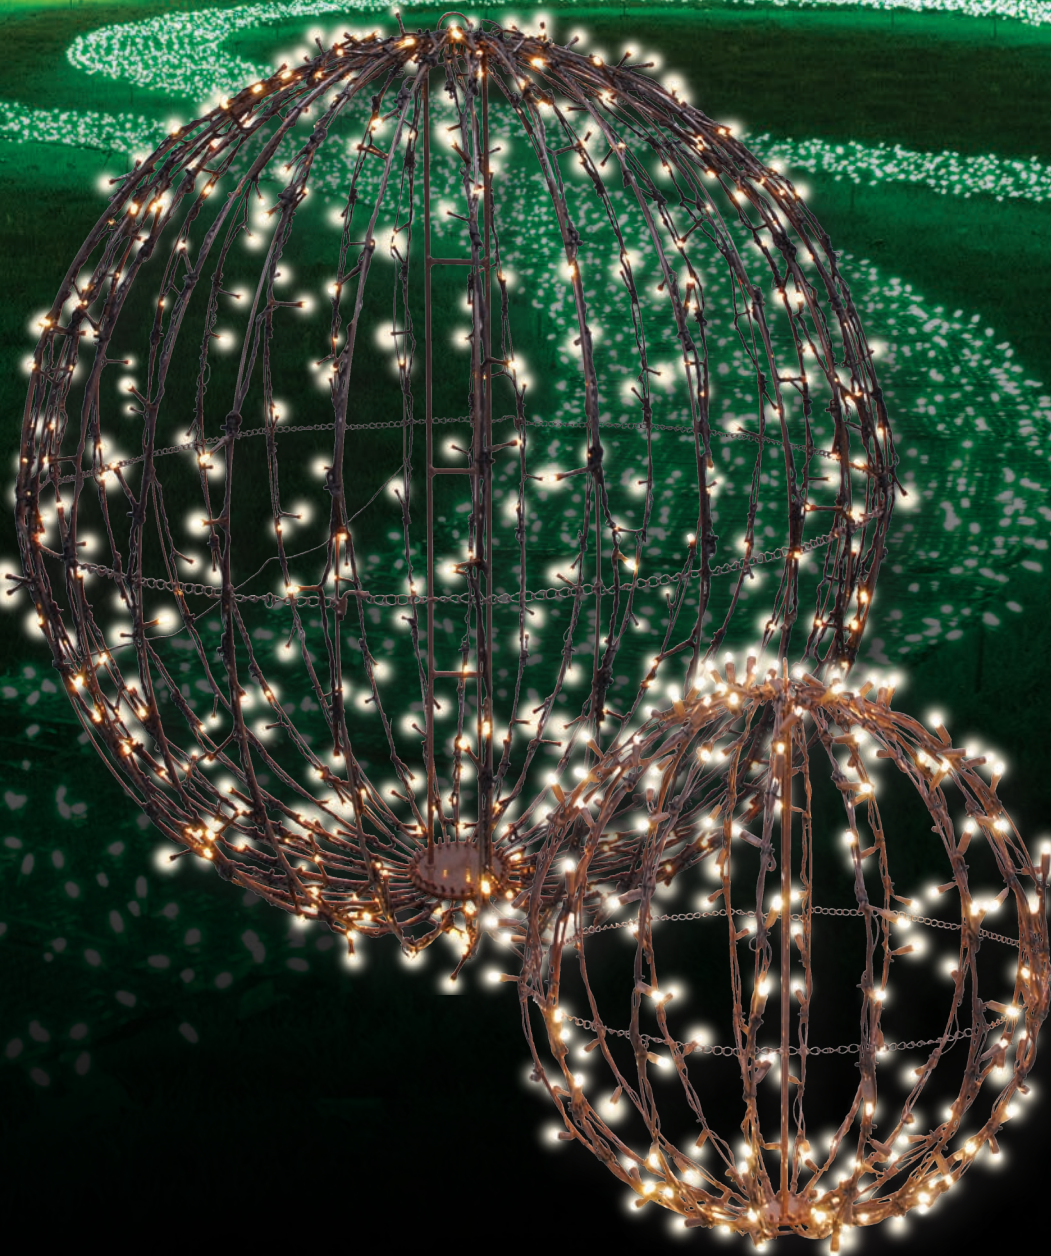

LED FOLDABLE SPHERES

LED 15" Foldable Brown Sphere

120 Lights

Warm White

LED-15SPH-BWW

Pure White

LED-15SPH-BPW

LED 20" Foldable Brown Sphere

200 Lights

Warm White

LED-20SPH-BWW

Pure White

LED-20SPH-BPW

LED 32" Foldable Brown Sphere

450 Lights

Warm White

LED-32SPH-BWW

Pure White

LED-32SPH-BPW

LED 40" Foldable Brown Sphere

720 Lights

Warm White

LED-40SPH-BWW

Pure White

LED-40SPH-BPW