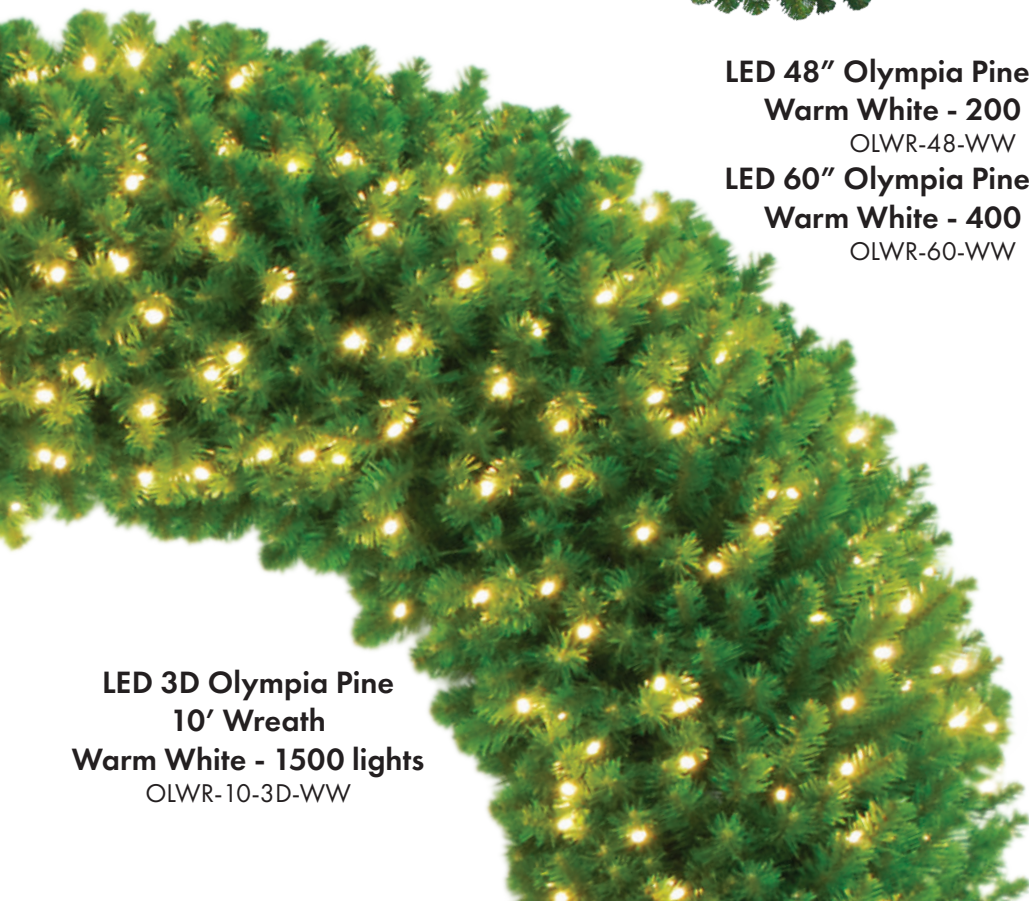

LED 60" Olympia Pine Wreath
Warm White - 400 lights
OLWR-60-WW

LED 3D Olympia Pine
10' Wreath
Warm White - 1500 lights
OLWR-10-3D-WW