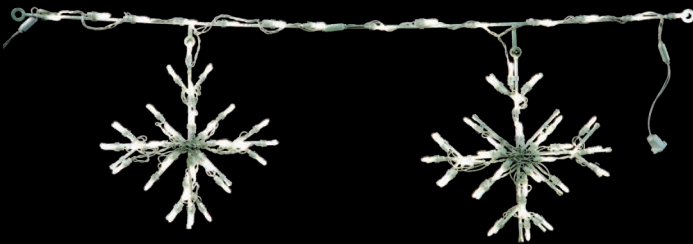

LED

Light Links will give any roof line an elegant holiday look. With many holiday designs to choose from there are options to fit any style. Each Light Link has a four foot length, which makes them perfect for connecting end to end for easy decorating.

LIGHT LINKS

LED Blizzard Light Links

Light links are the perfect roof line accent piece for any home or business. The blizzard light links consist of a lighted 4 foot long steel frame, with two snowflakes attached with a gearing mechanism, allowing easy decorating for roof peaks. Each section has 70 LED lights. When connected end to end, your house will be the envy of the neighborhood.