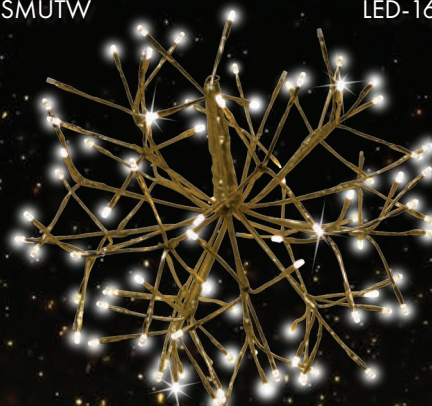

Silver/Multi 16" • 96 Light
LED-16SHS-SMUTW

Silver/Pure White 16" • 96 Light
LED-16SHS-SPWTW

Gold/Warm White 12" • 64 Light
LED-12SHS-GWWTW

Gold/Warm White 16" • 96 Light
LED-16SHS-GWWTW