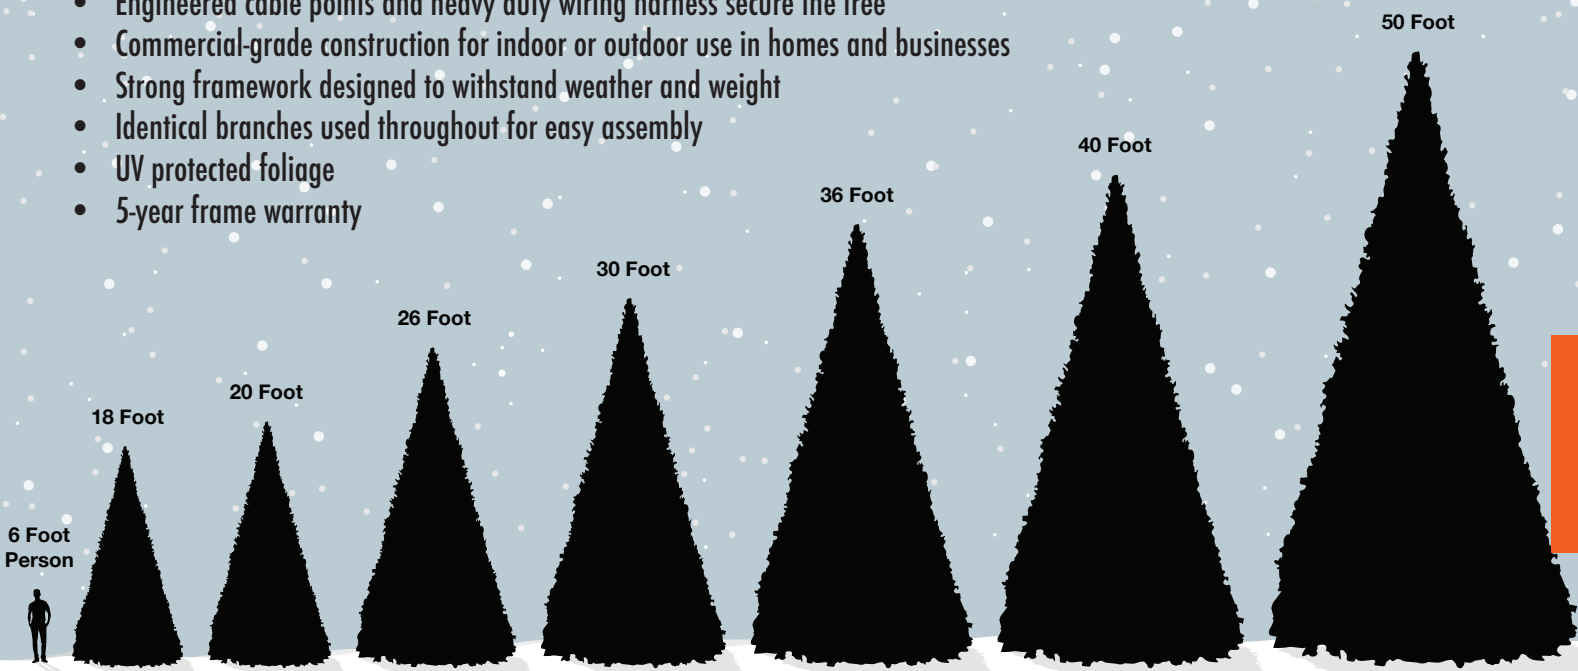

Features at a Glance:

- Add height in 2 foot sections for trees ranging from 12 - 60 feet high
- Evenly shaped from the base through the top
- Engineered cable points and heavy duty wiring harness secure the tree
- Commercial-grade construction for indoor or outdoor use in homes and businesses
- Strong framework designed to withstand weather and weight
- Identical branches used throughout for easy assembly
- UV protected foliage
- 5-year frame warranty