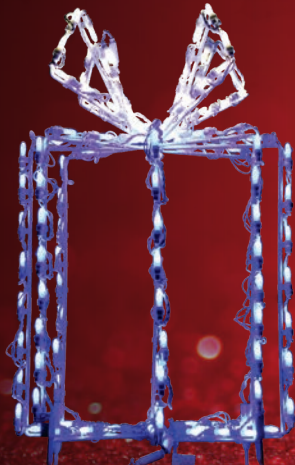

LED 24" 3D Gift Box
Blue & Pure White
LED-3D-24GB-PWBL