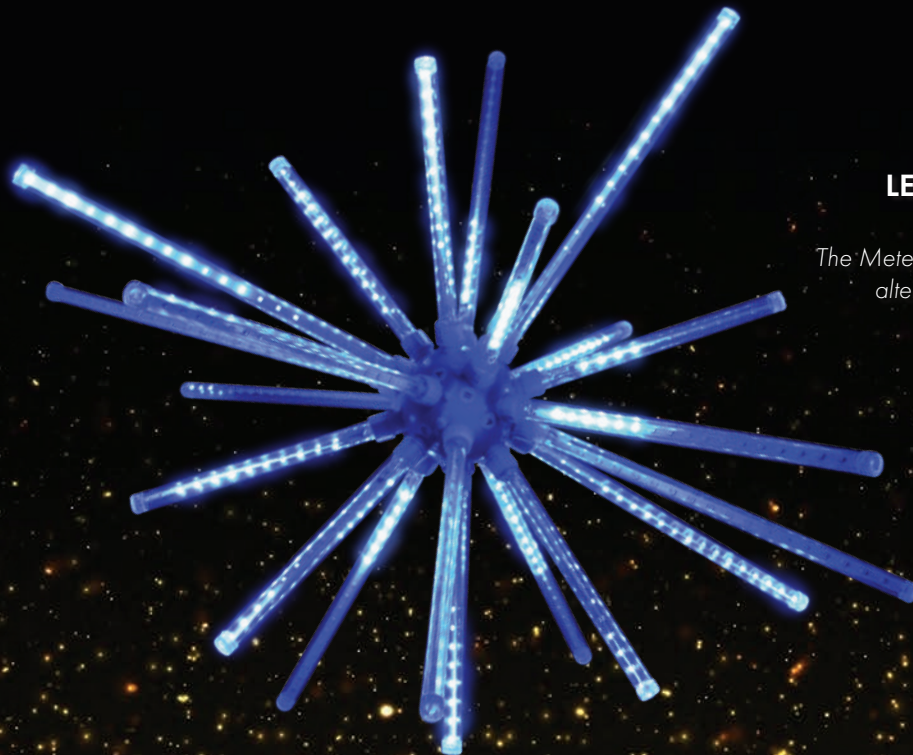

Red

LED-3D-20MBRSTA-RD

Each LED Meteor Burst consists of several tubes featuring LED diodes on two sides. The diodes light from the inside outwards for a burst effect. These are a perfect accent piece for entry ways, trees, patios or gazebos, and more.