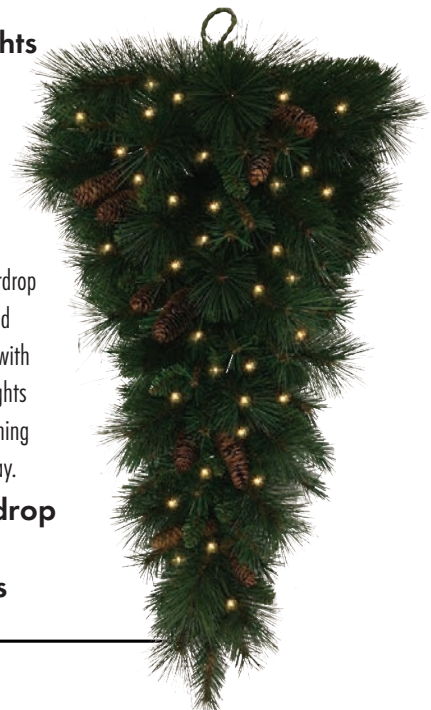

Mixed Noble Teardrop

Warm White

36" - 100 Lights

MTD-36-WW-LED