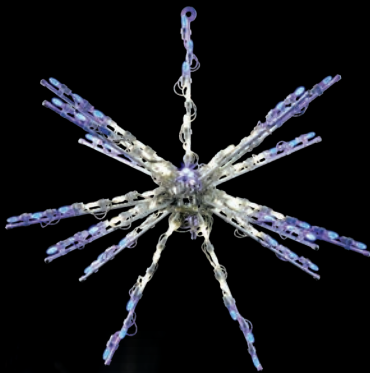

**LED 24" 3D Starburst
Pure White & Blue**
LED-3D-24STB-PWBL