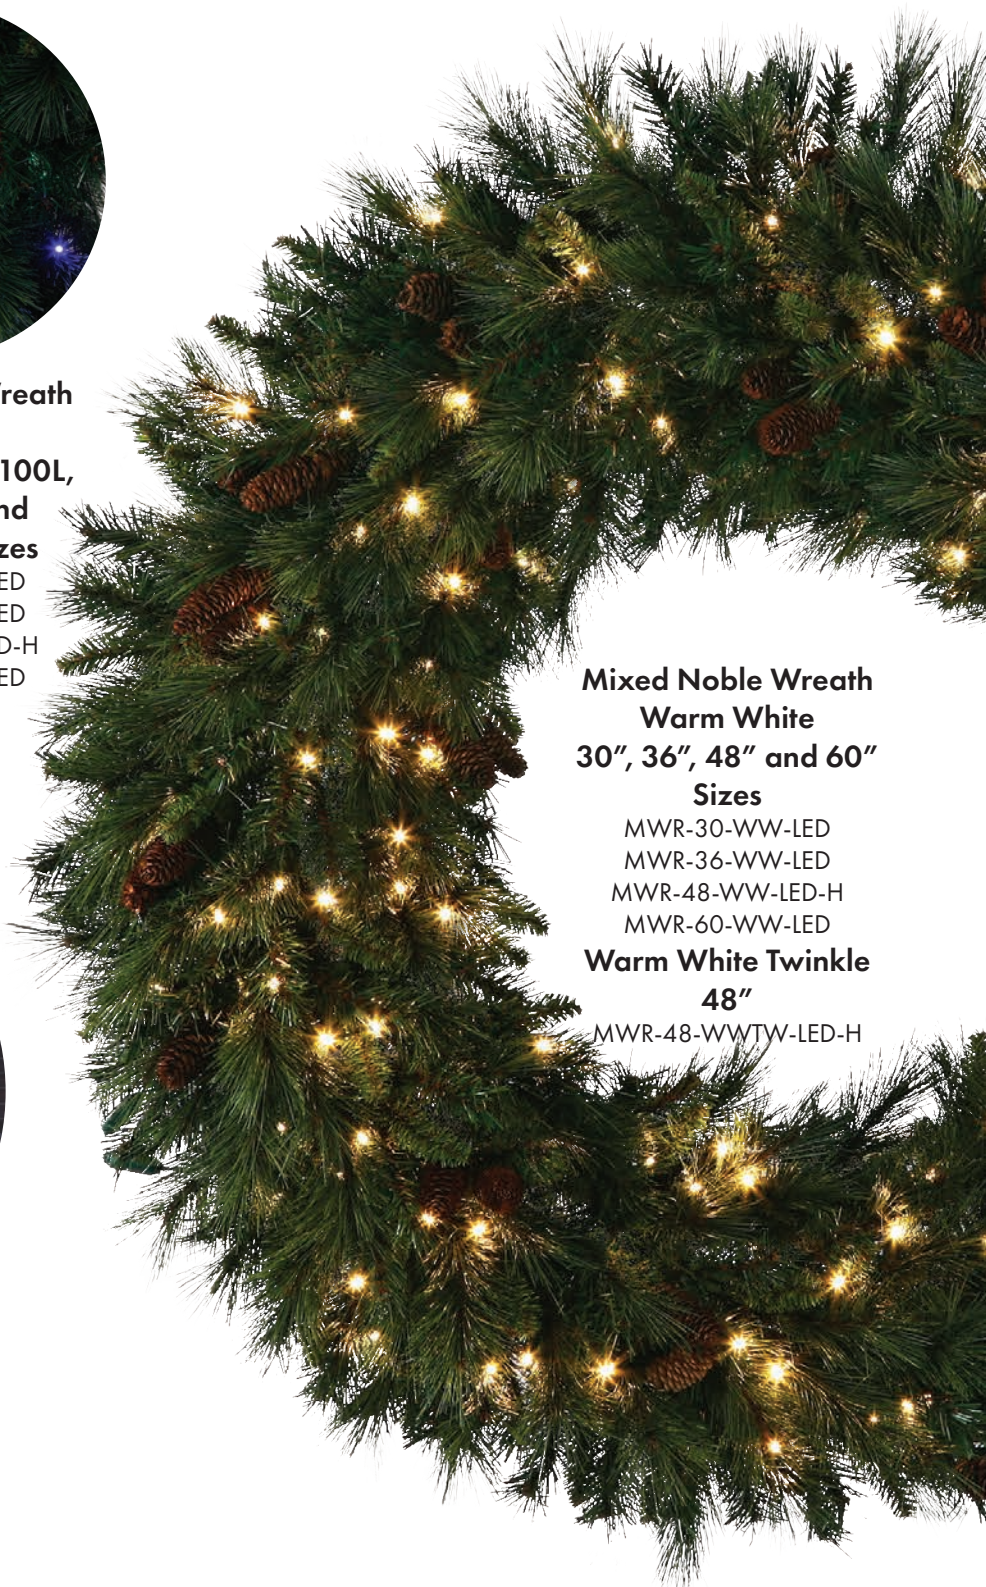

Mixed Noble Wreath Warm White

30", 36", 48" and 60"
Sizes

MWR-30-WW-LED
MWR-36-WW-LED
MWR-48-WW-LED-H
MWR-60-WW-LED

Warm White Twinkle 48"

MWR-48-WWTW-LED-H